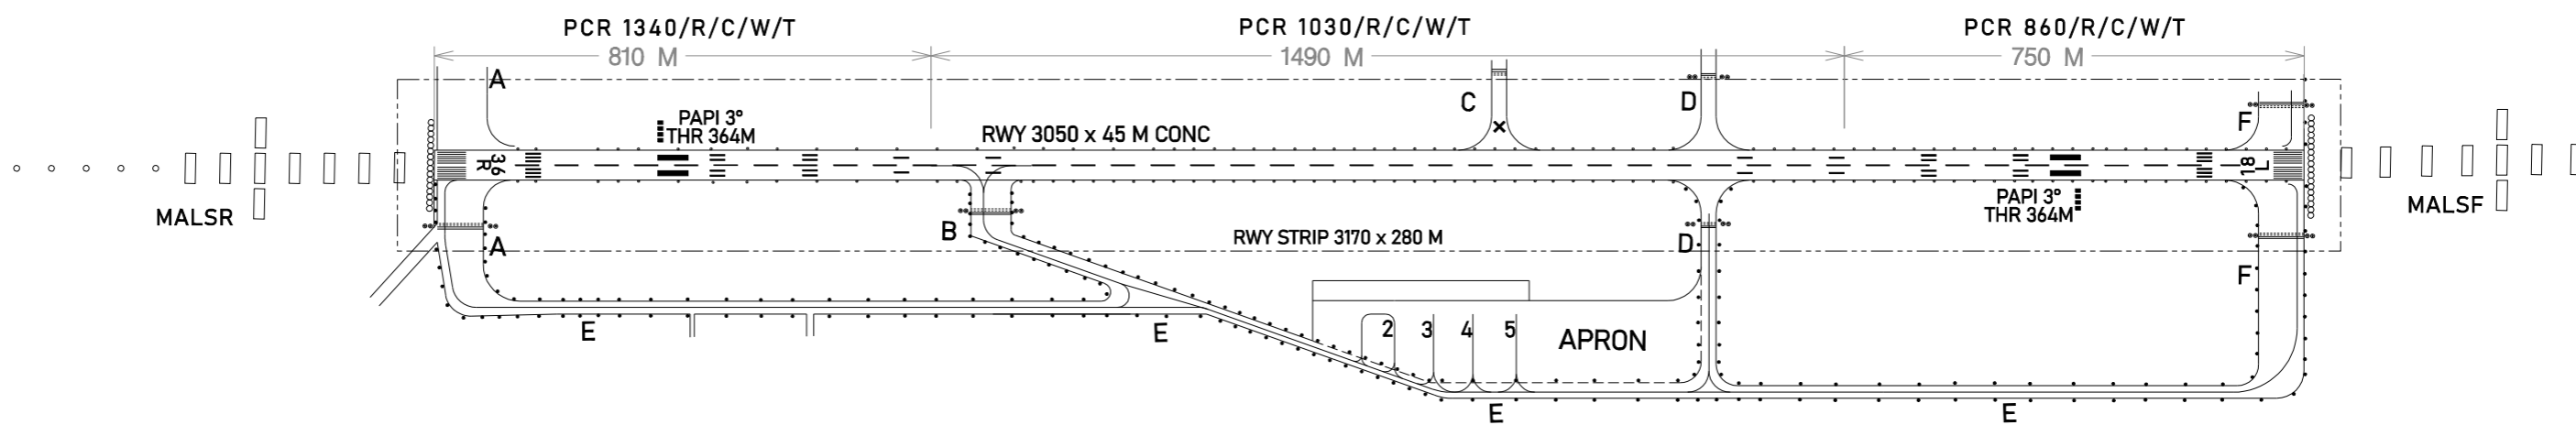

機場圖  
AERODROME CHART

ELEV 64FT ARP: 225657N 1201240E

臺南機場  
TAINAN AD

Marking & Lighting for RWY 18L/36R (Not to Scale)

CHANGES: MAG VAR ANNUAL CHANGE

RADIO	RWY	THR Coord	THR ELEV	TDZ ELEV	COORD OF APPROPRIATE TWY CENTER LINE POINTS
TWR 118.4 TAINAN TOWER 121.6 TAINAN GROUND	18L	225751.09N 1201226.00E	63FT	63FT	REFER TO TABLE ON VERSO OF THIS CHART
	36R	225611.96N 1201228.40E	32FT	44FT	