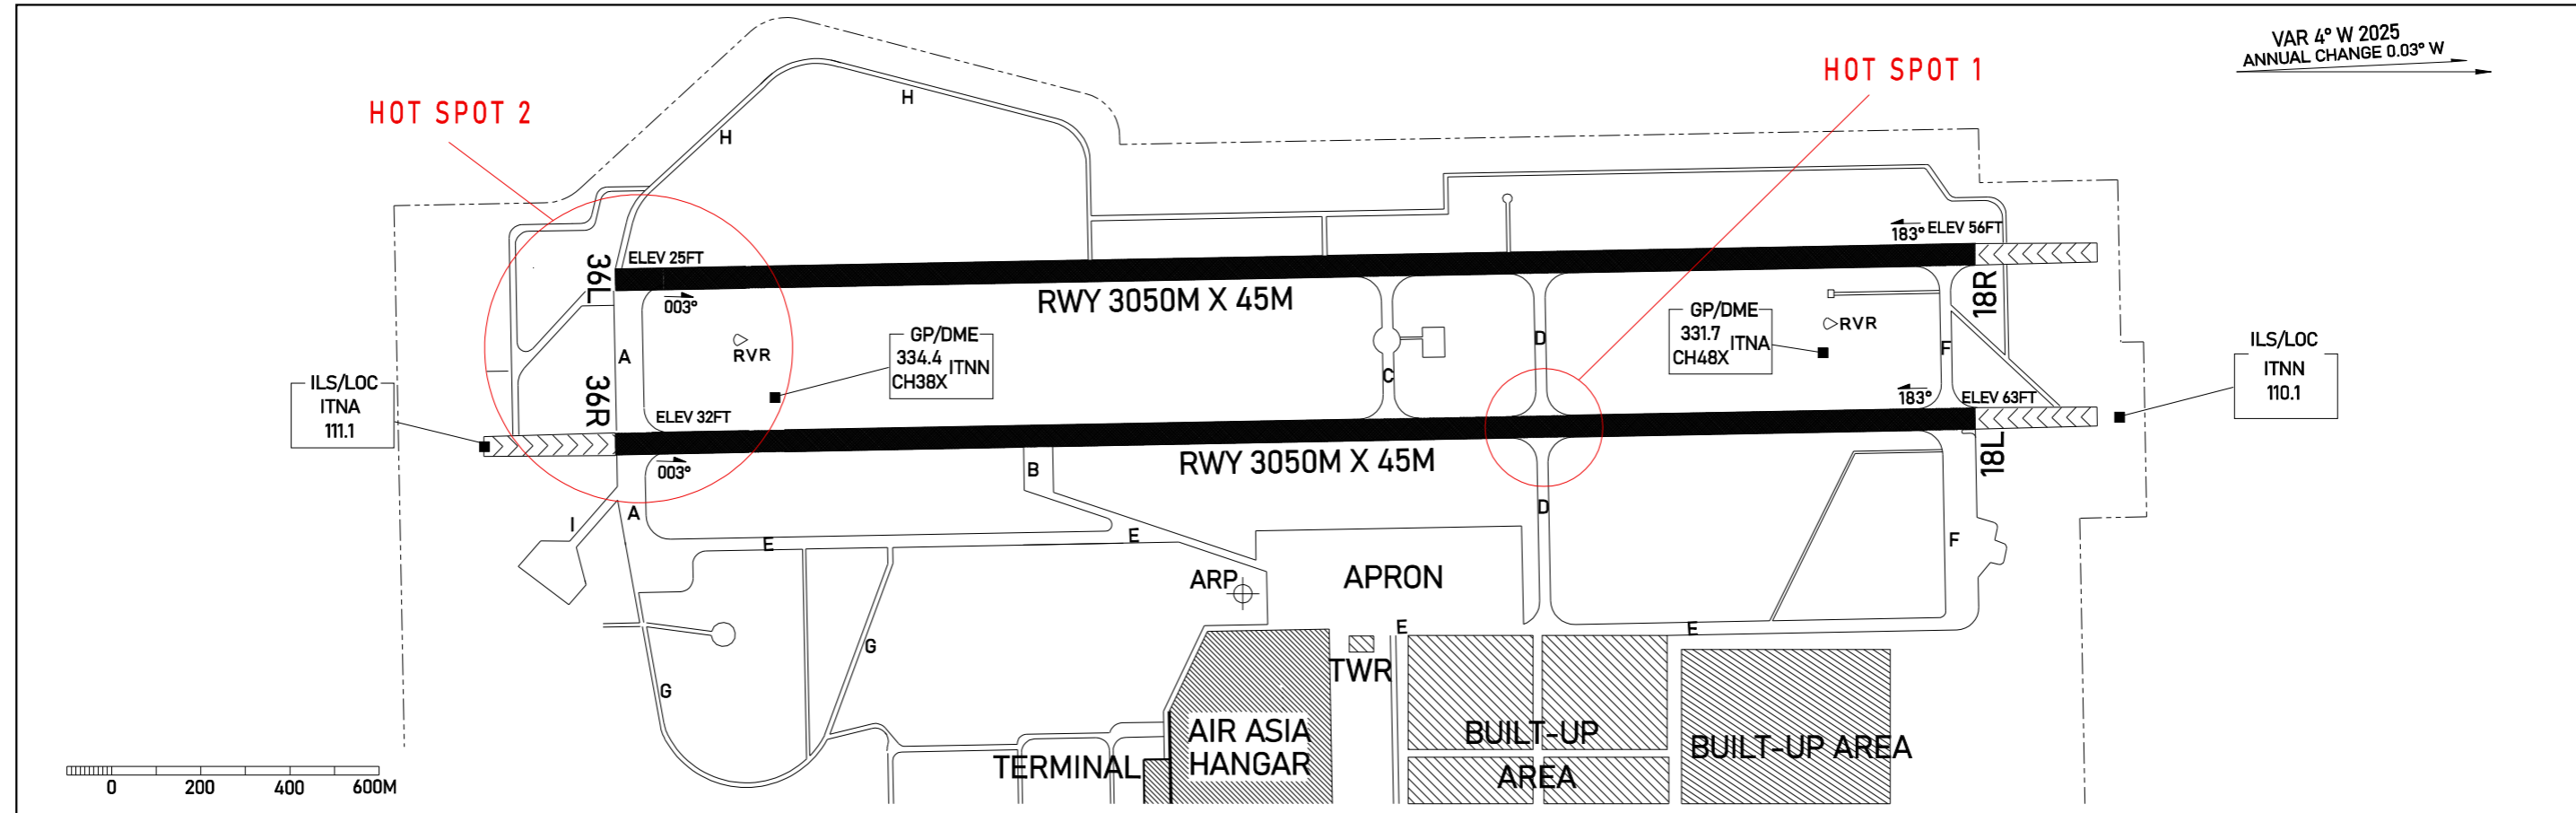

機場圖  
AERODROME CHART

ELEV 64FT ARP: 225657N 1201240E

臺南機場  
TAINAN AD

Marking & Lighting for RWY 18L/36R (Not to Scale)

CHANGES: MAG VAR ANNUAL CHANGE

RADIO	RWY	THR Coord	THR ELEV	TDZ ELEV	COORD OF APPROPRIATE TWY CENTER LINE POINTS
TWR 118.4 TAINAN TOWER 121.6 TAINAN GROUND	18L	225751.09N 1201226.00E	63FT	63FT	REFER TO TABLE ON VERSO OF THIS CHART
	36R	225611.96N 1201228.40E	32FT	44FT	